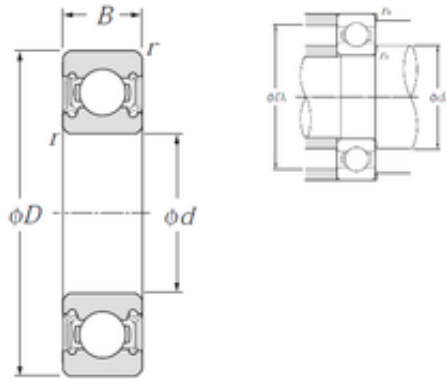

# NTN BEARING-SUDAMERICANA, S.A.

high quality ntn bearing 6203LLU eccentric  
bearing ntn bearing 6203zz

Bearing No. 6203LLU

6203LLU Bearing 2D drawings and 3D CAD models

Size	17x40x12 mm
Bore Diameter	17 mm
Outer Diameter	40 mm
Width	12 mm
d	17 mm
D	40 mm
B	12 mm
C	12 mm
r min.	0,6 mm
da min.	21 mm
da max	23 mm
Da max.	36 mm
ra max.	0,6 mm
Weight	0,066 Kg
Basic dynamic load rating (C)	9,6 kN
Basic static load rating (C0)	4,6 kN
Reference speed	12 000 r/min
Category	Single Row Ball Bearings
Inventory	0.0
Manufacturer Name	NTN
Minimum Buy Quantity	N/A
Weight / Kilogram	0.064
EAN	4547359004502
Product Group	B00308
Enclosure	2 Seals

## NTN BEARING-SUDAMERICANA, S.A.

Precision Class	ABEC 1   ISO P0
Maximum Capacity / Filling Slot	No
Rolling Element	Ball Bearing
Snap Ring	No
Internal Special Features	No
Cage Material	Steel
Enclosure Type	Contact Seal
Internal Clearance	C0-Medium
Inch - Metric	Metric
Long Description	17MM Bore; 40MM Outside Diameter; 12MM Outer Race Diameter; 2 Seals; Ball Bearing; ABEC 1   ISO P0; No Filling Slot; No Snap Ring; No Internal Special Features
Category	Single Row Ball Bearing
UNSPSC	31171504
Harmonized Tariff Code	8482.10.50.68
Noun	Bearing
Keyword String	Ball
Manufacturer URL	<a href="http://www.ntnamerica.com">http://www.ntnamerica.com</a>
Manufacturer Item Number	6203LLU
Weight / LBS	0.141
Bore	0.669 Inch   17 Millimeter
Outside Diameter	1.575 Inch   40 Millimeter
Outer Race Width	0.472 Inch   12 Millimeter
bore diameter:	17 mm
precision rating:	ISO Class 0
outside diameter:	40 mm
finish/coating:	Uncoated
overall width:	12 mm
bearing material:	High Carbon Chrome Steel