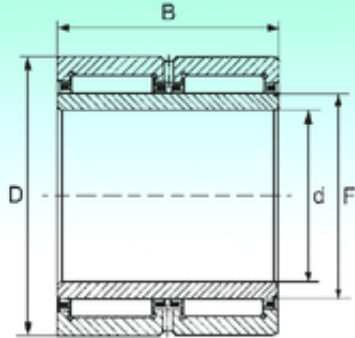

NTN BEARING-SUDAMERICANA, S.A.

NBS NA 6916 ZW needle roller bearings

Bearing No. NA 6916 ZW

Size	80x110x54 mm
Bore Diameter	80 mm
Outer Diameter	110 mm
Width	54 mm
d	80 mm
Fw	90 mm
D	110 mm
C	54 mm
Weight	1,51 Kg
Basic dynamic load rating (C)	130,5 kN
Basic static load rating (C0)	280,6 kN

NA 6916 ZW Bearing 2D drawings and 3D CAD models