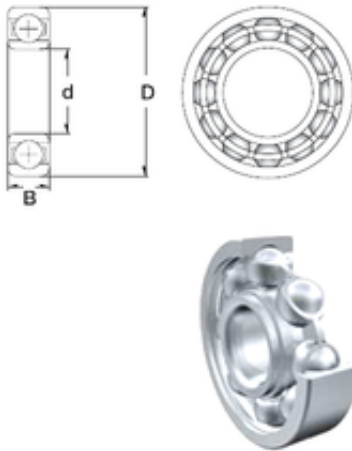

NTN BEARING-SUDAMERICANA, S.A.

75 mm x 115 mm x 20 mm ZEN S6015 deep groove ball bearings

Bearing No. S6015

Size	75x115x20 mm
Bore Diameter	75 mm
Outer Diameter	115 mm
Width	20 mm
d	75 mm
D	115 mm
B	20 mm
C	20 mm
Weight	0,61 Kg
Basic dynamic load rating (C)	30,91 kN

S6015 Bearing 2D drawings and 3D CAD models