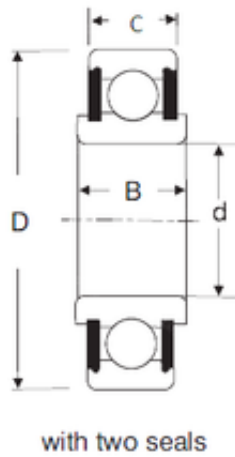

## NTN BEARING-SUDAMERICANA, S.A.

35 mm x 80 mm x 29 mm SIGMA 88607 deep groove ball bearings

Bearing No. 88607

Size	35x80x29 mm
Bore Diameter	35 mm
Outer Diameter	80 mm
Width	29 mm
d	35 mm
D	80 mm
B	29 mm
C	21 mm

88607 Bearing 2D drawings and 3D CAD models