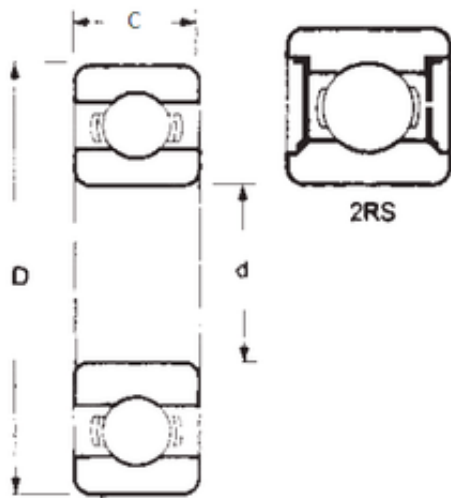

NTN BEARING-SUDAMERICANA, S.A.

45 mm x 68 mm x 12 mm FBJ 6909-2RS deep groove ball bearings

Bearing No. 6909-2RS

Size	45x68x12 mm
Bore Diameter	45 mm
Outer Diameter	68 mm
Width	12 mm
d	45 mm
D	68 mm
B	12 mm
C	12 mm
Weight	0,14 Kg
Basic dynamic load rating (C)	10,1 kN
Basic static load rating (C0)	6,7 kN

6909-2RS Bearing 2D drawings and 3D CAD models