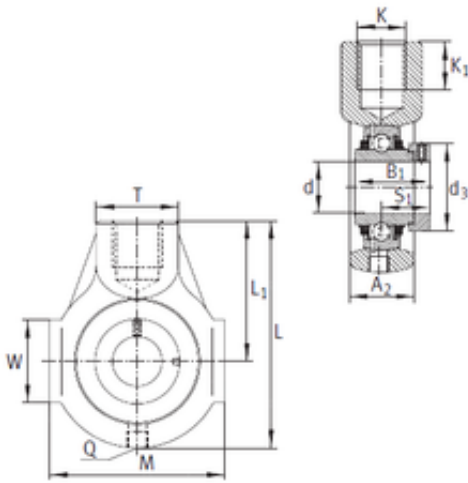

NTN BEARING-SUDAMERICANA, S.A.

THE25 Bearing 2D drawings and 3D CAD models

INA THE25 bearing units

Bearing No. THE25

Bore Diameter	25 mm
d	25 mm
S1	27 mm
K1	22 mm
Thread (Q)	Rp1/8
Thread (K)	M20
d3	37,5 mm
B1	44,5 mm
L	99 mm
L1	64 mm
M	70 mm
T	35 mm
W	38 mm
A2	28 mm
Weight	0,75 Kg
Basic dynamic load rating (C)	14 kN
Category	Bearings
Inventory	0.0
Manufacturer Name	SCHAEFFLER GROUP
Minimum Buy Quantity	N/A
Weight / Kilogram	0.898
Product Group	M06110