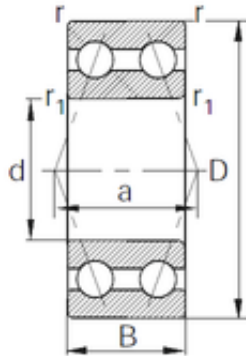

## NTN BEARING-SUDAMERICANA, S.A.

38 mm x 54 mm x 17 mm KBC SDA9106  
angular contact ball bearings

Bearing No. SDA9106

Size	38x54x17 mm
Bore Diameter	38 mm
Outer Diameter	54 mm
Width	17 mm
d	38 mm
D	54 mm
B	17 mm
C	17 mm
a	28 mm
r min.	0.5 mm
r1 min.	0.3 mm
Basic dynamic load rating (C)	11,6 kN

SDA9106 Bearing 2D drawings and 3D CAD models